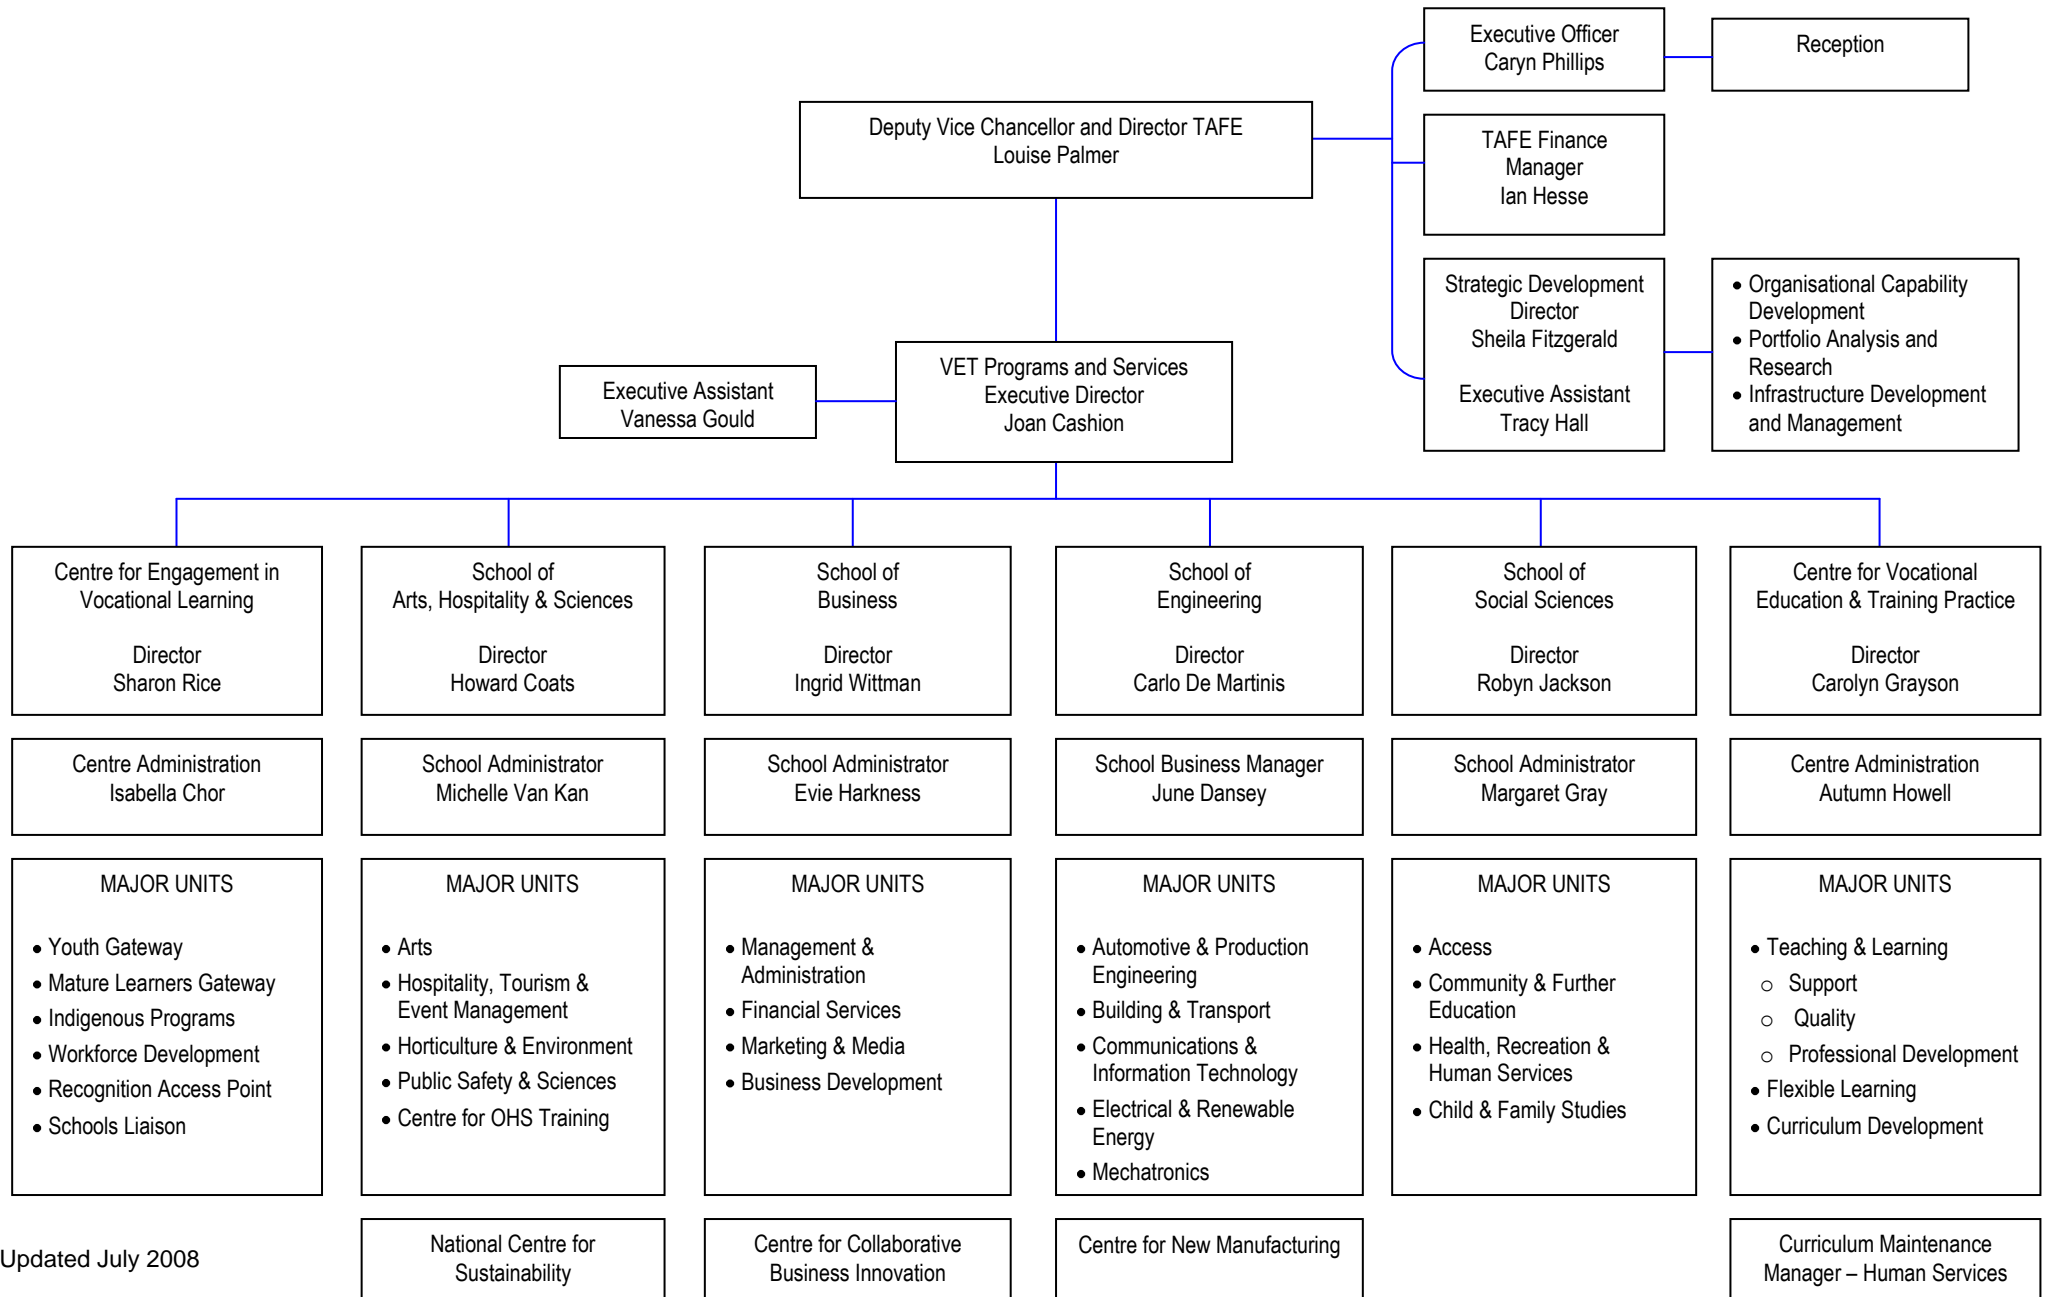

Swinburne University of Technology TAFE Division Structure 2008

**Swinburne University of Technology
TAFE Division Structure 2008**